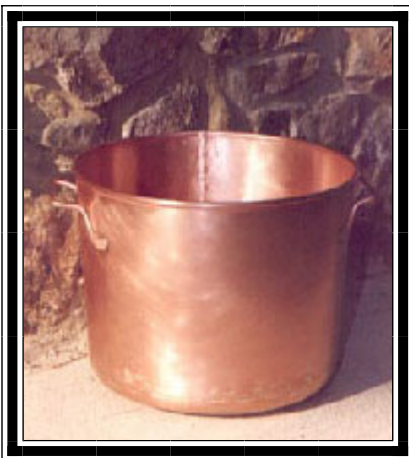

### *Double Boiler*

*1 Quart Double Boiler \$160*

*(3" X 4 1/2")*

*Also available with iron handles*

## Jelly Kettle